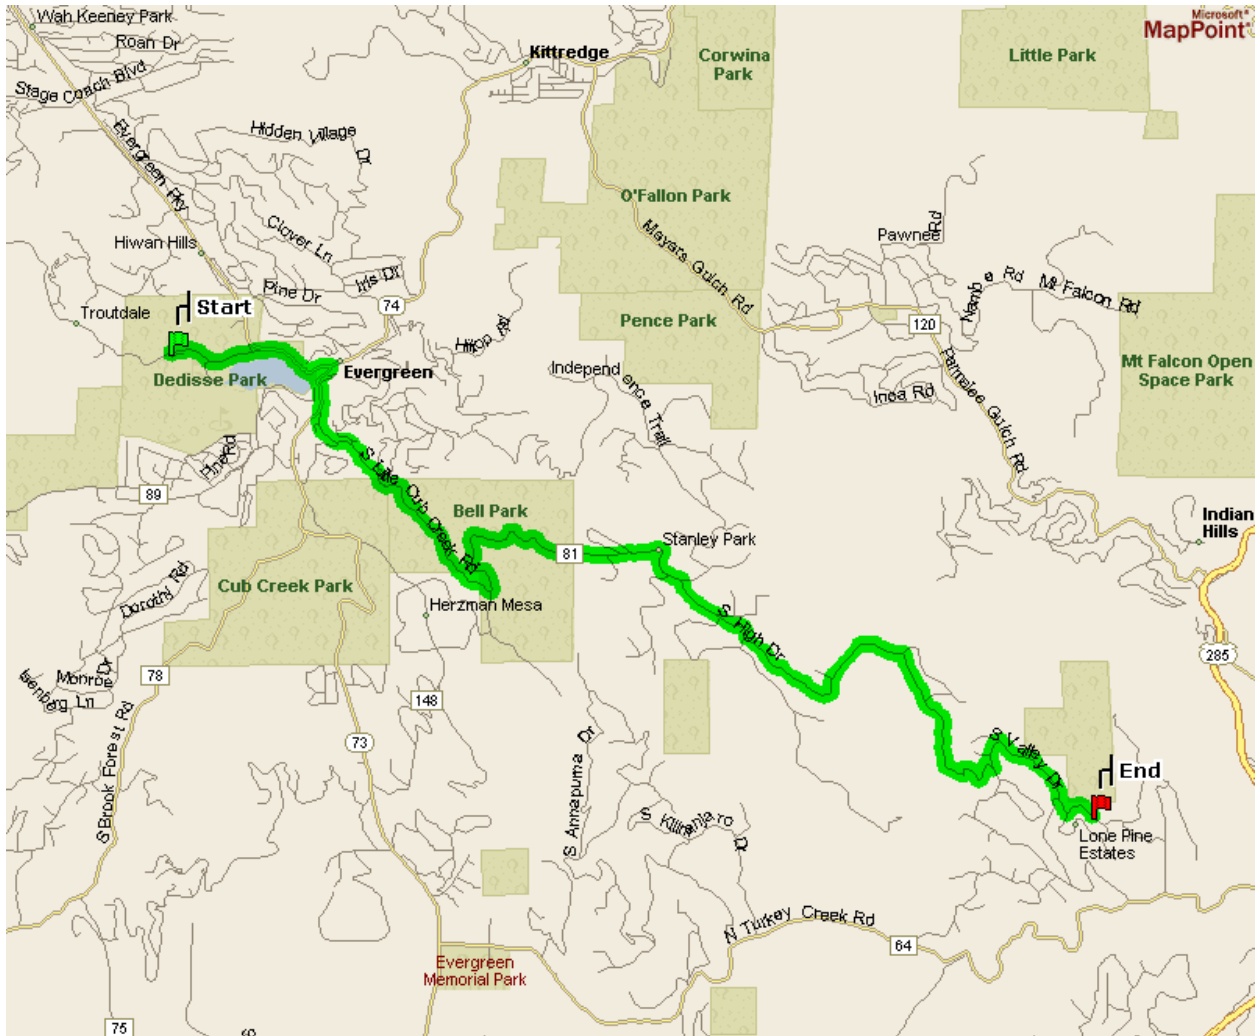

Body-Awareness[®] Wellness Center

6521 Valley Circle, Morrison, CO 80465
303-697-4923 Toll Free Voice & Fax 1-866-224-8382

www.body-awareness.com

Directions to 6521 Valley Circle from Evergreen

Start: From Evergreen Lake, intersection of hwy 74 and hwy 73

Go (South) onto SR-73 [CR-73] only a short distance about 0.3 miles. Bear **LEFT (South)** onto **S Little Cub Creek Rd [CR-81]**. This will turn into **Stanley Park Rd [CR-81]** which will then turn into **S High Dr [CR-81]**. Stay on High Drive **until it starts going down hill steeply through some sharp switchbacks**(about 6.1 miles from Hwy. 73&74 intersection). Turn **LEFT (North)** onto **S Valley Ln**, **this is the first left you can take immediately after the switchbacks**. Valley Ln will go about 2 blocks and curve to the right and **become S Valley Dr** stay on Valley Dr about 5 blocks until you come to a stop sign. You will now be **at Valley Circle**. (If you look Left you will be looking at the front of our house.) Turn **Left onto S Valley Circle for about 75 feet**, turn Right into the rear drive (big cedar house, address and hummingbird on utility pole next to drive way).

Park in back, at the bottom of the drive next to but not in front of the garage doors, follow the sidewalk around back of the house and come in the door under the deck. Welcome!